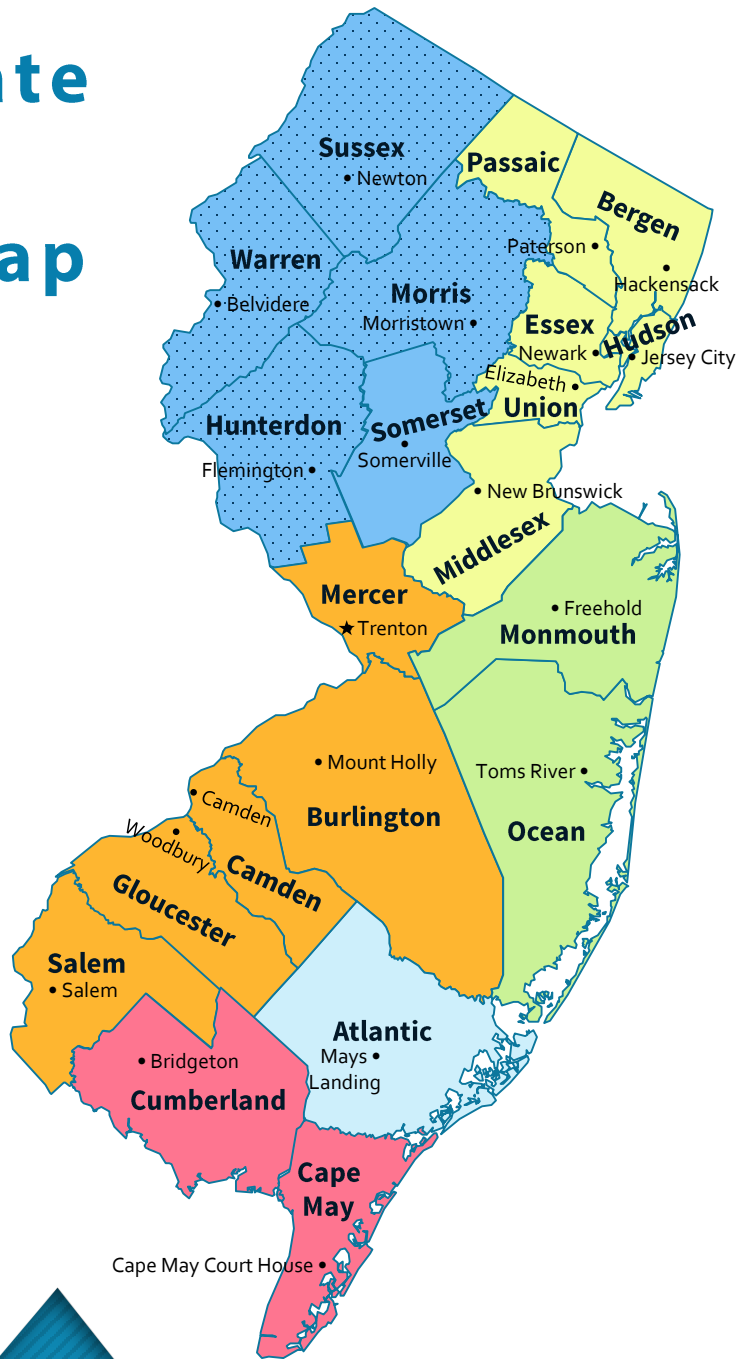

# New Jersey State Counties & Information Map

New Jersey Title Information	
All counties are within District of New Jersey Bankruptcy Court	
Homestead State & Dower State* *Dower applies only to a property owned by a married person prior to May 28, 1980.	
Tideland Search NOT required	
• County Seat    ★ State Capital	
New Jersey Regions	
	Skyland Region
	Gateway Region
	Delaware River Region
	Shore Region
	Southern Shore Region
	Greater Atlantic City Region